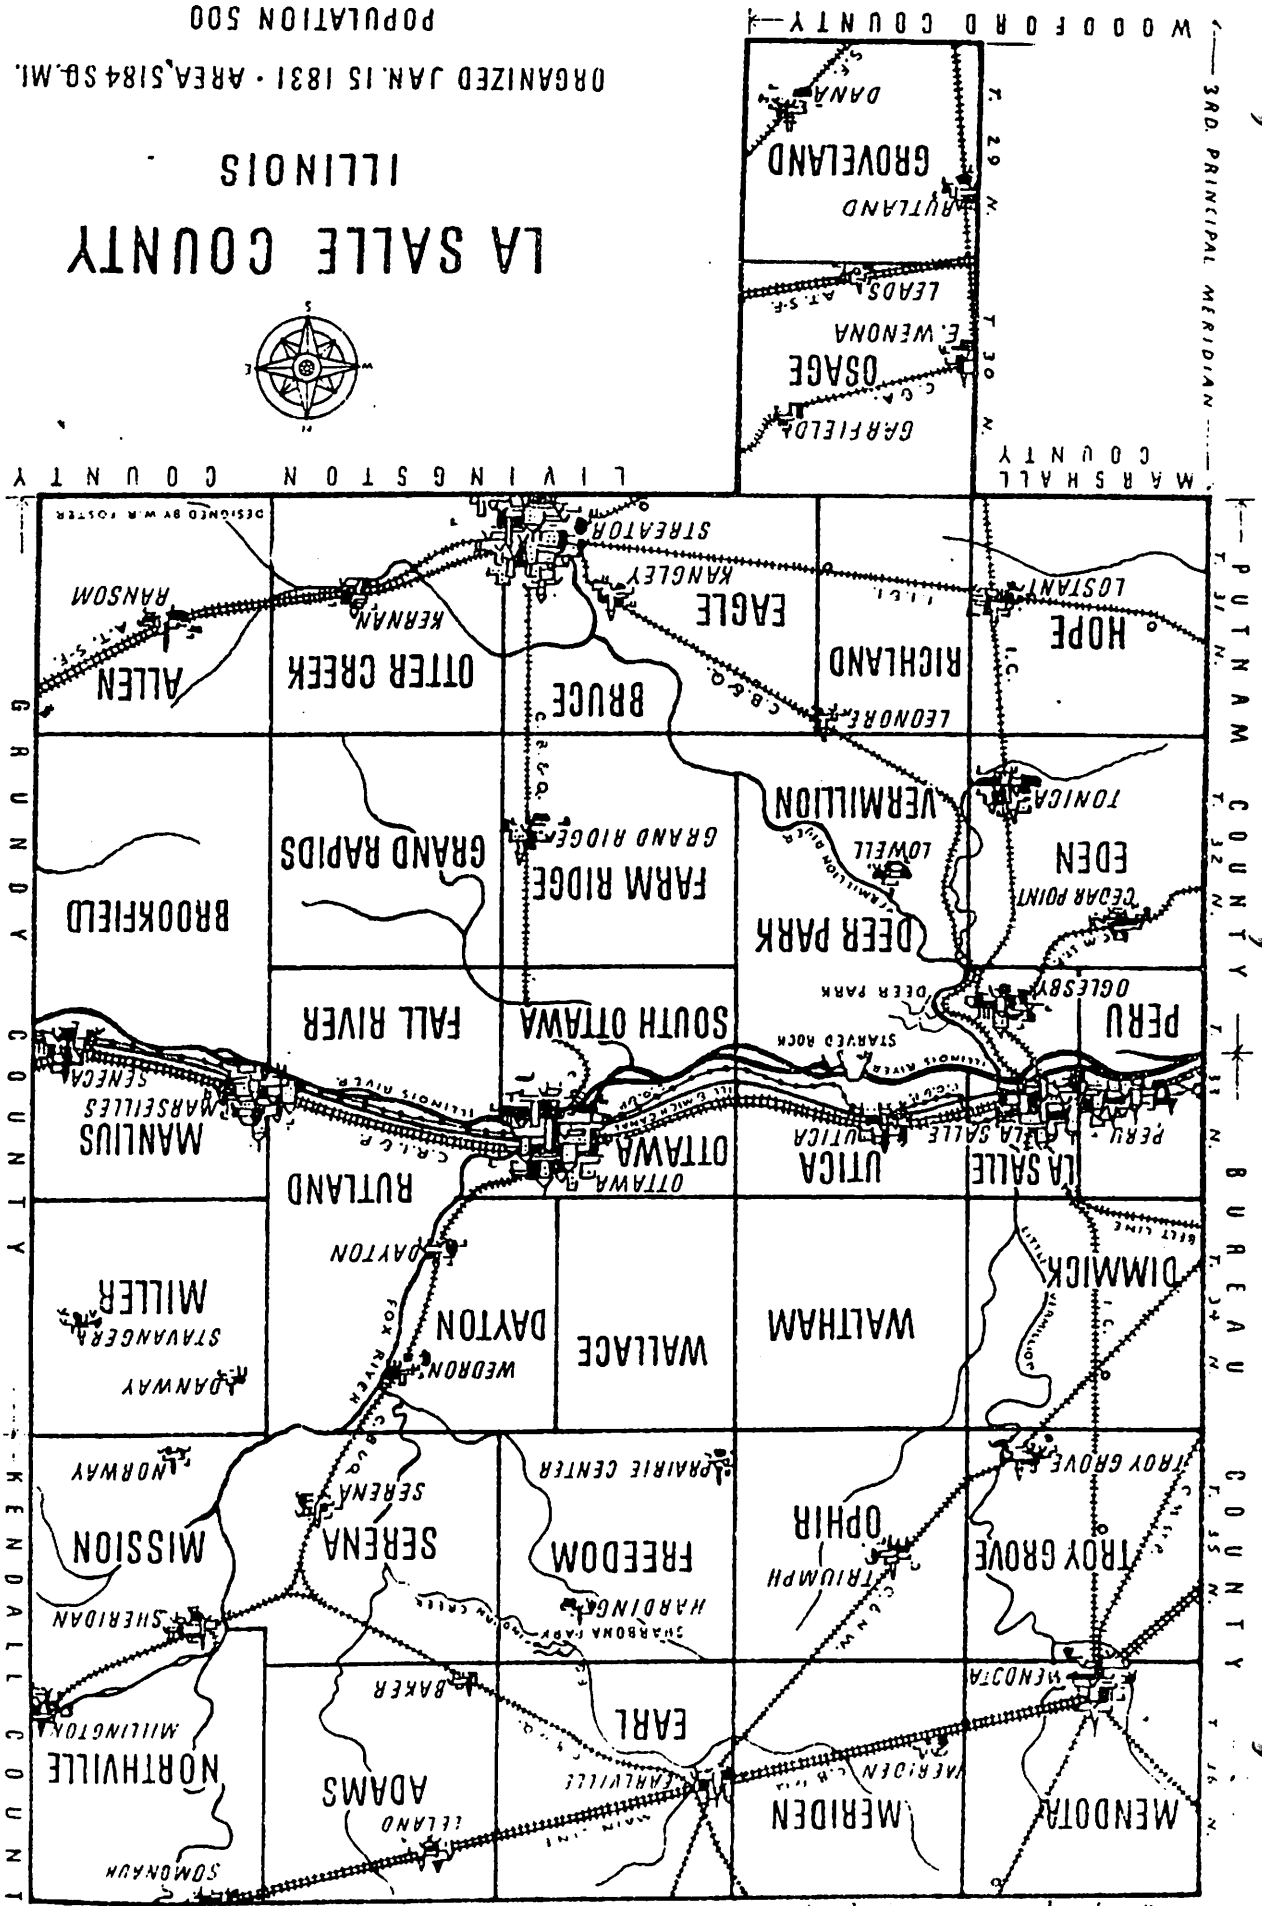

# LA SALLE COUNTY ILLINOIS

ORGANIZED JAN. 15 1831 - AREA 5184 SQ. MI.  
POPULATION 500

DESIGNED BY W.M. FOSTER  
LIVINGSTON COUNTY

GRUNDY COUNTY  
COUNTY  
KENDALL COUNTY

WOODFORD COUNTY  
3RD. PRINCIPAL MERIDIAN  
PUTNAM COUNTY  
BUREAU COUNTY  
COUNTY